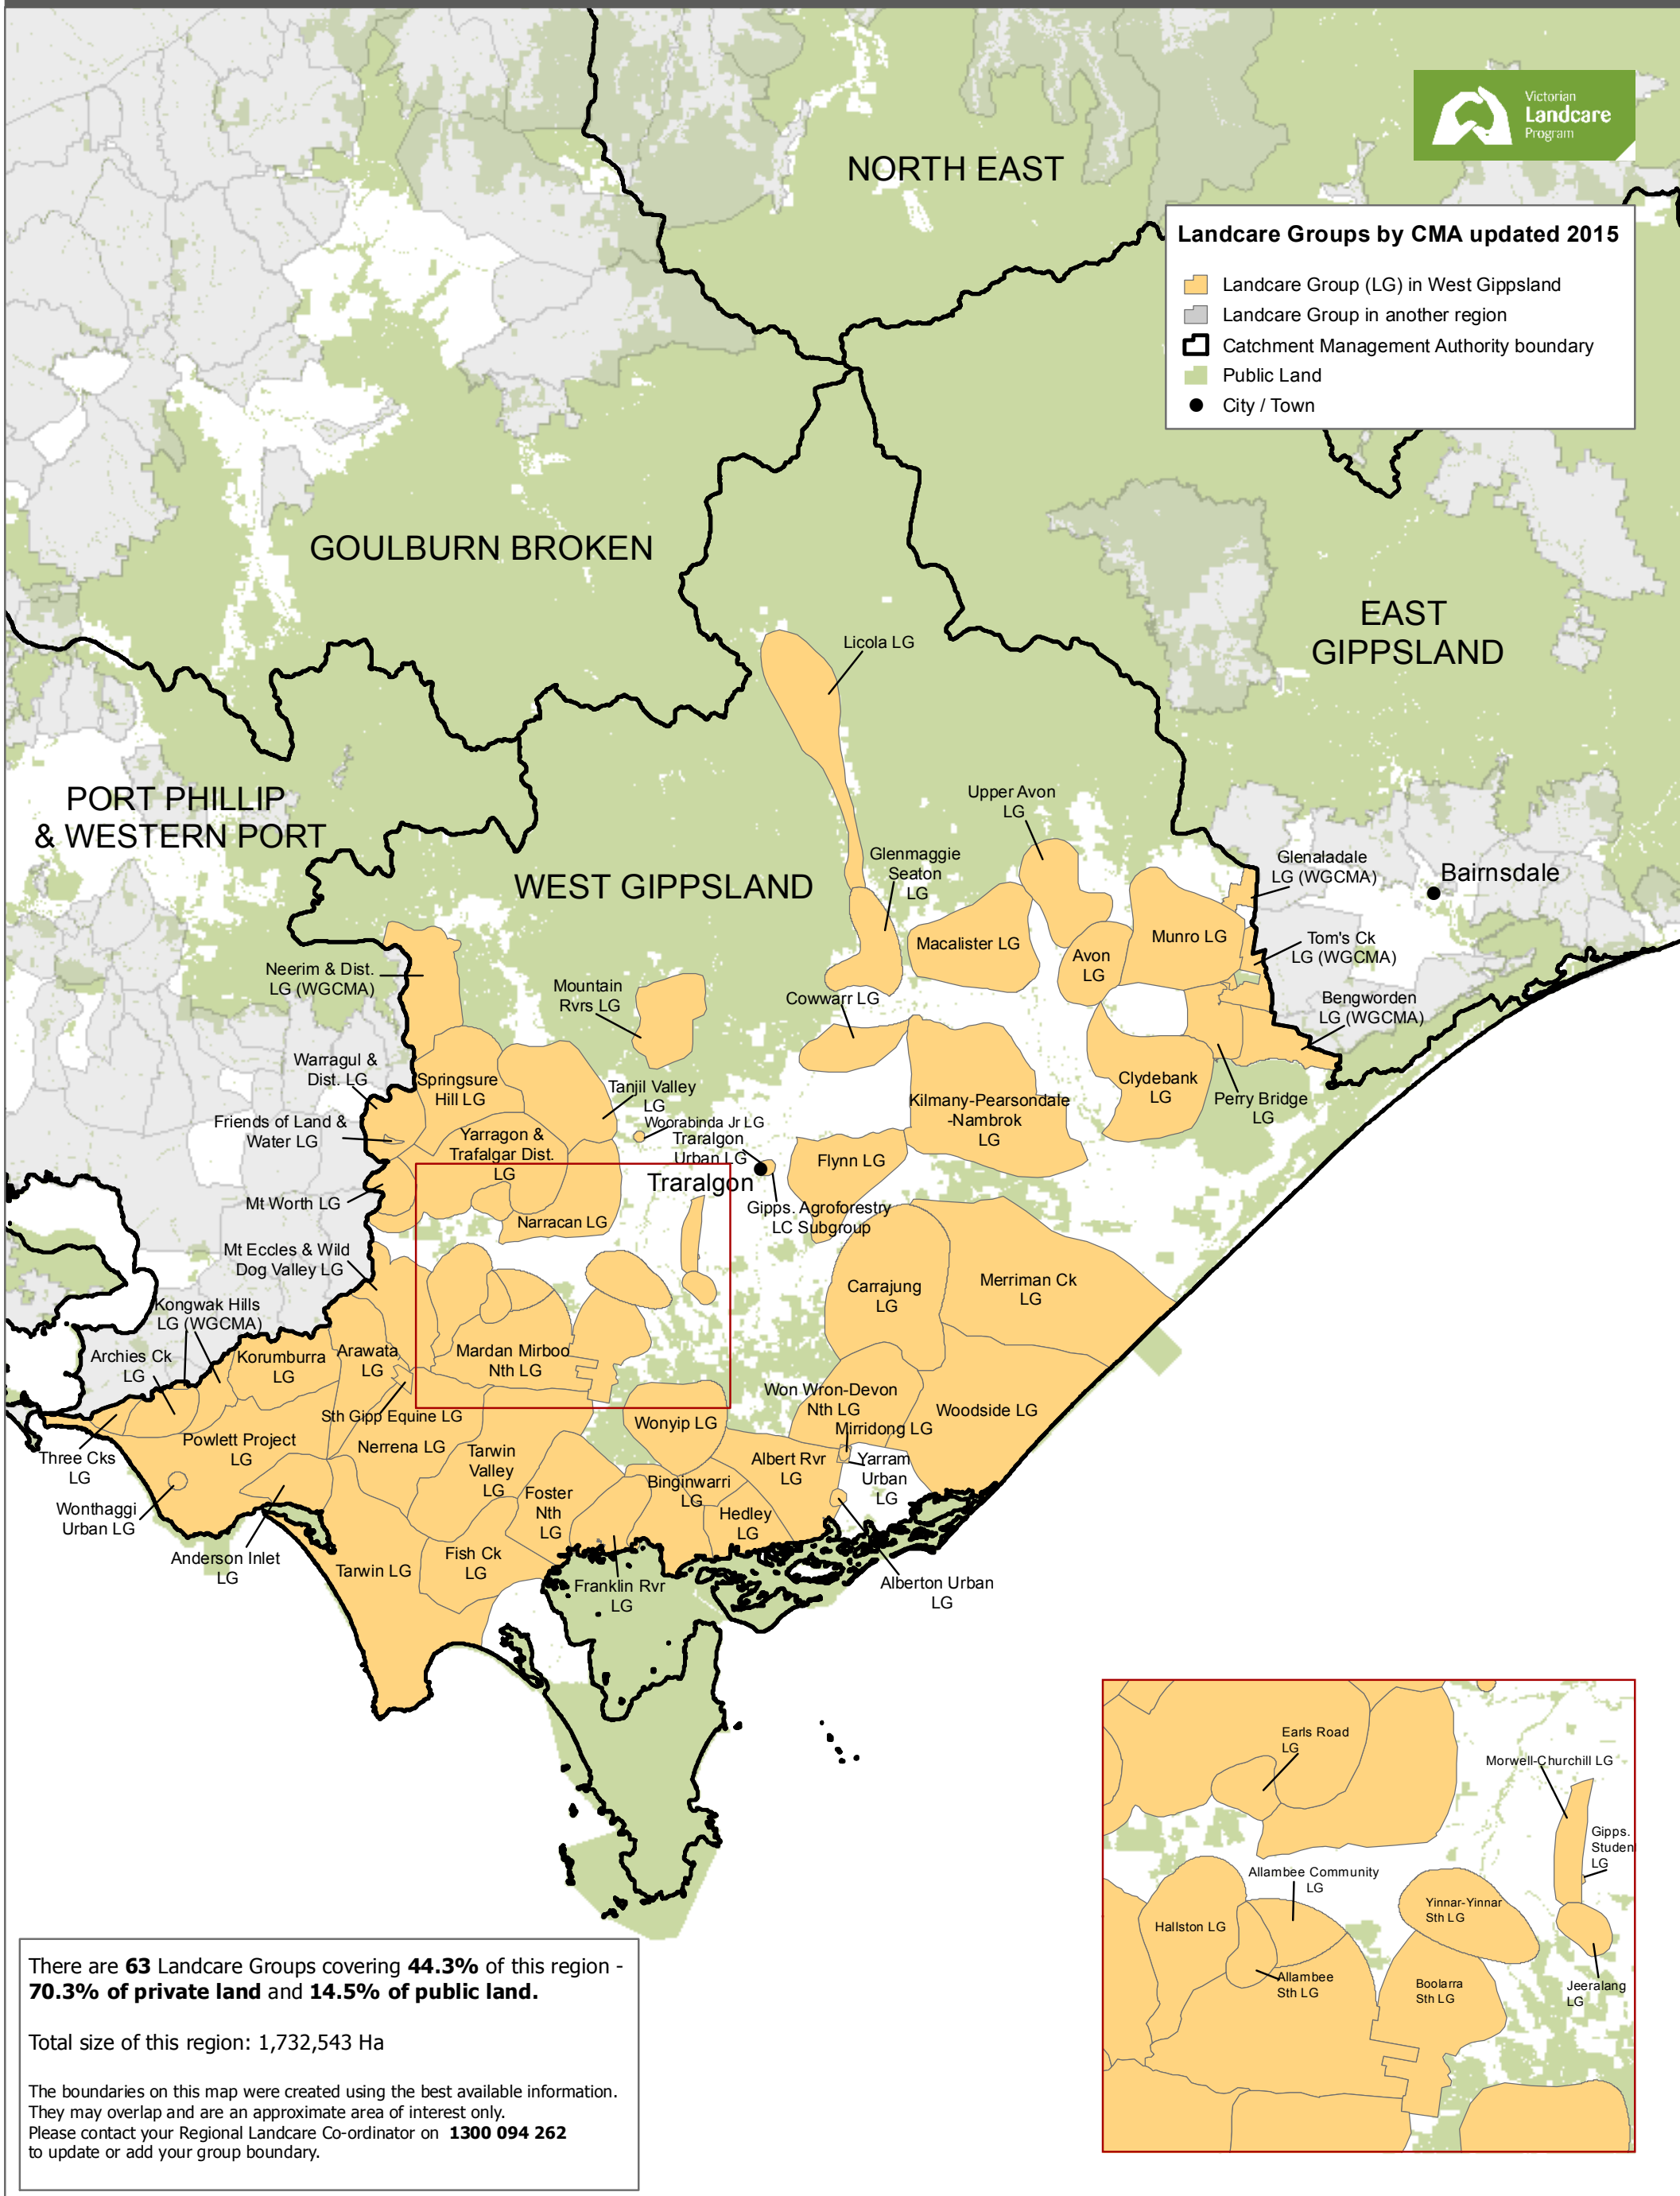

Landcare Groups in West Gippsland region

Landcare Groups by CMA updated 2015

- Landcare Group (LG) in West Gippsland
- Landcare Group in another region
- Catchment Management Authority boundary
- Public Land
- City / Town

There are **63** Landcare Groups covering **44.3%** of this region - **70.3% of private land** and **14.5% of public land**.

Total size of this region: 1,732,543 Ha

The boundaries on this map were created using the best available information. They may overlap and are an approximate area of interest only. Please contact your Regional Landcare Co-ordinator on **1300 094 262** to update or add your group boundary.